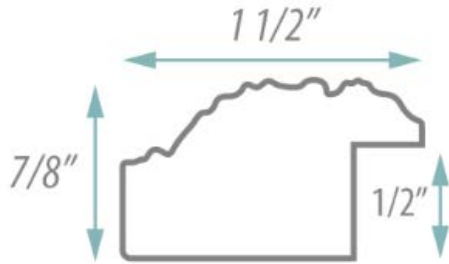

SPECIFICATION SHEET

FRAMED MIRROR MODEL#:
FM A76266-24X36

FRAMED MIRRORS COLLECTION

FEATURES:

- ONE 24X36" HIGH RESOLUTION SILVER PLATE GLASS MIRROR SIZE W/ DECORATIVE FRAME.
- "WALL HUGGER" HANGERS FOR MOUNTING INCLUDED.
- STANDARD MOUNTING STYLE IS VERTICAL. FOR HORIZONTAL, PLEASE SPECIFY WHEN ORDERING.
- PACKED IN FOUR WALL (FOLDED DOUBLE WALL) CORRUGATION.
- STYLE: CLASSIC/TRADITIONAL
- COLOR: SILVER/PEWTER
- FINISH: ORNATE/LEAF FOIL

MIRROR FINISHES:

- FLAT POLISHED EDGE
- BEVELED EDGE

OVERALL SIZE DIMENSION: 27" WIDE X 39" HIGH X 1" DEEP